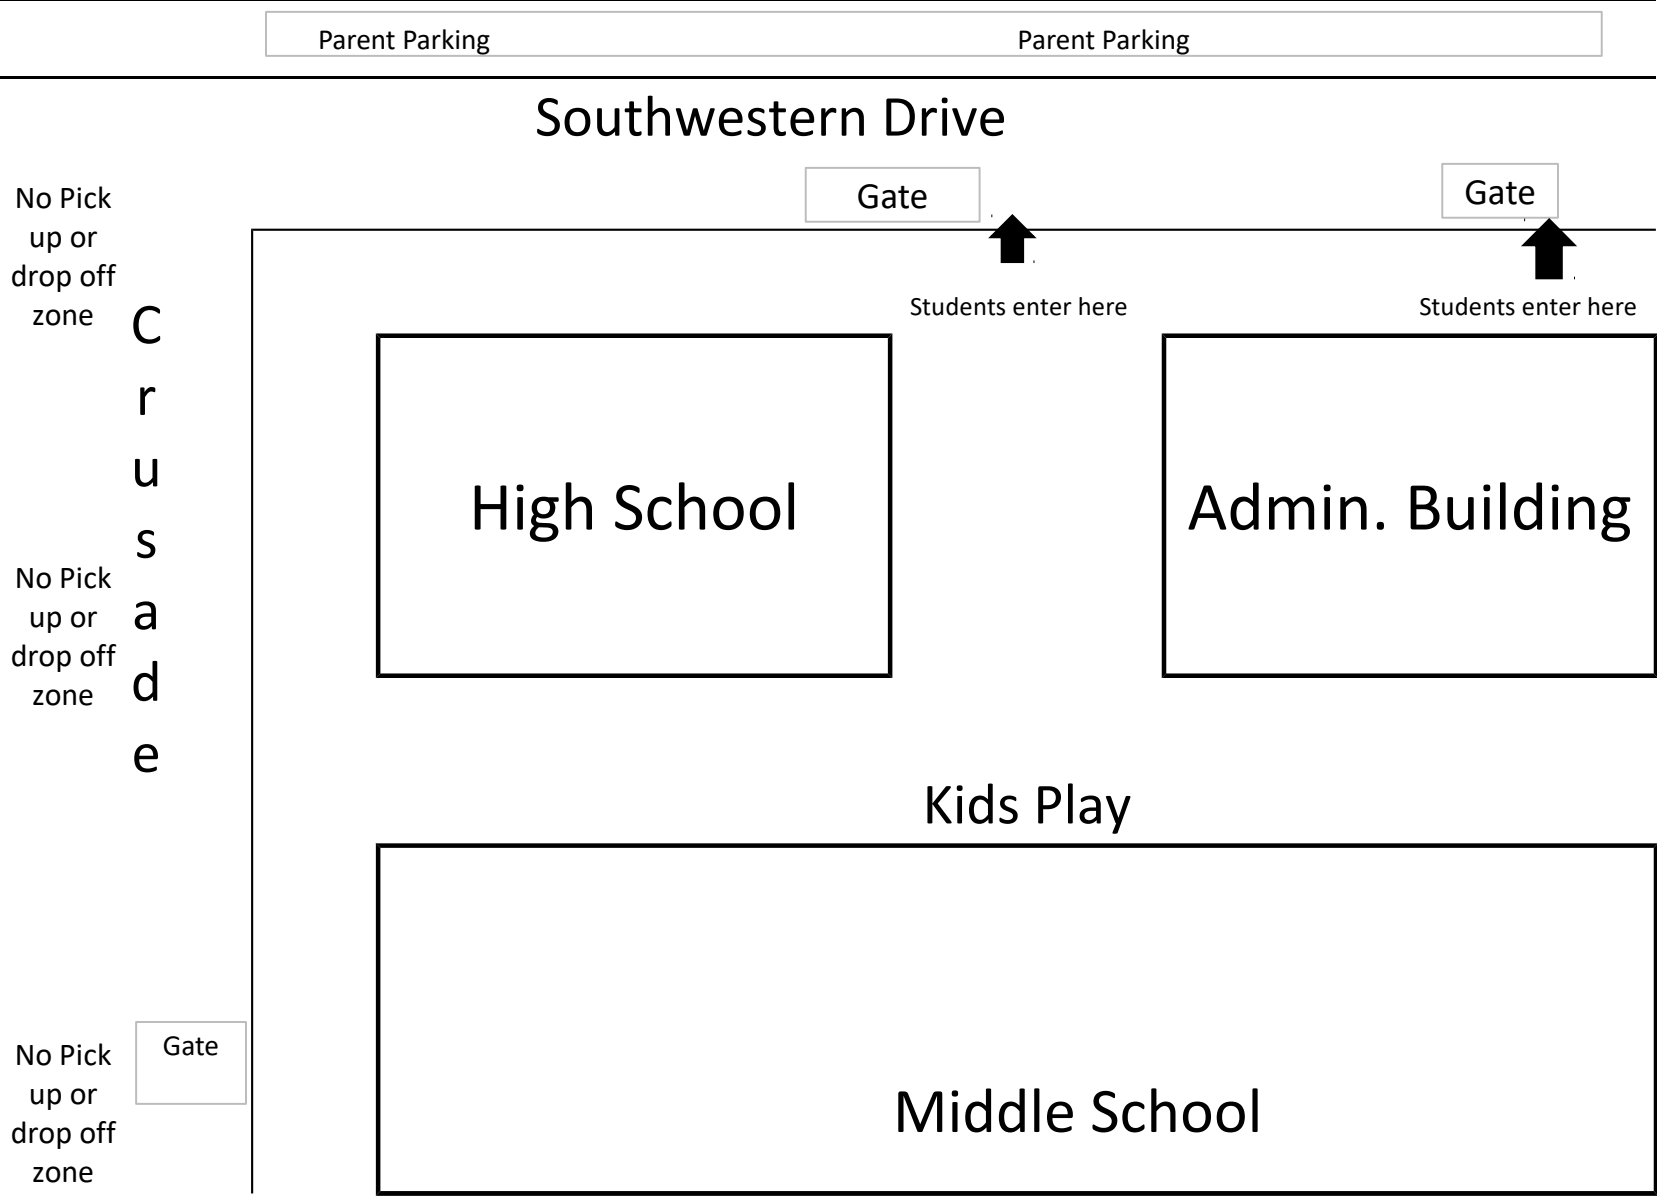

Da Vinci School Release / Drop Off

*For late arrival parents, please bring your student inside for check In/Sign In